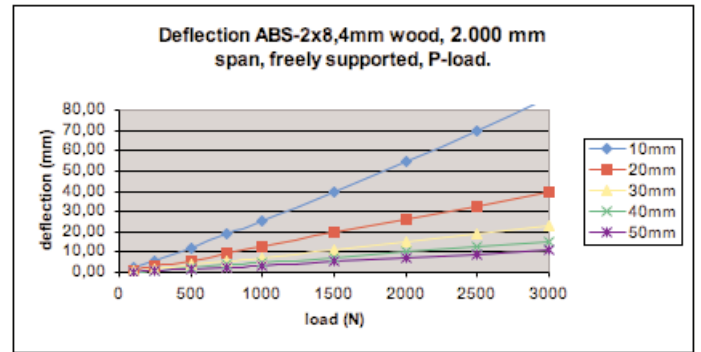

Deflection ABS 2 x 3,4 mm wood

Deflection ABS 2 x 3,4 mm wood