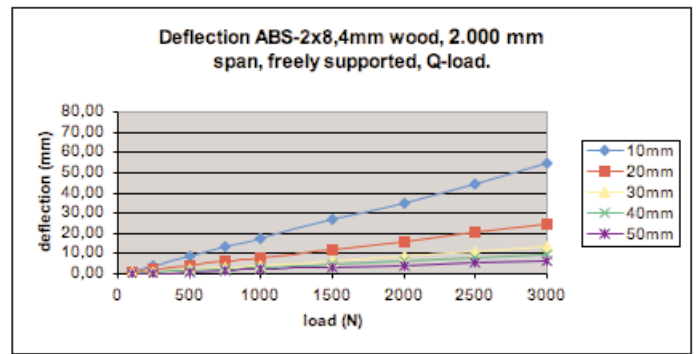

Deflection ABS 2 x 3,4 mm wood

Deflection ABS 2 x 3,4 mm wood