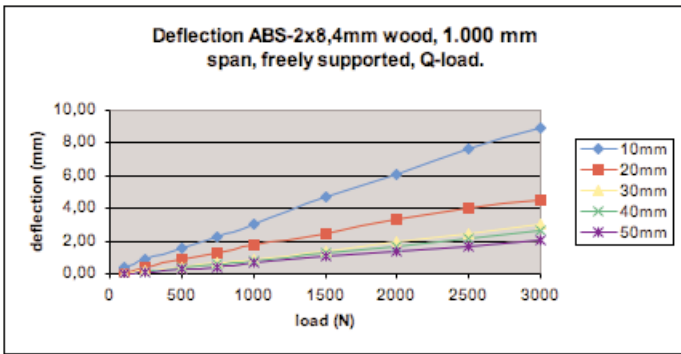

Deflection ABS 2 x 3,4 mm wood

Deflection ABS 2 x 3,4 mm wood