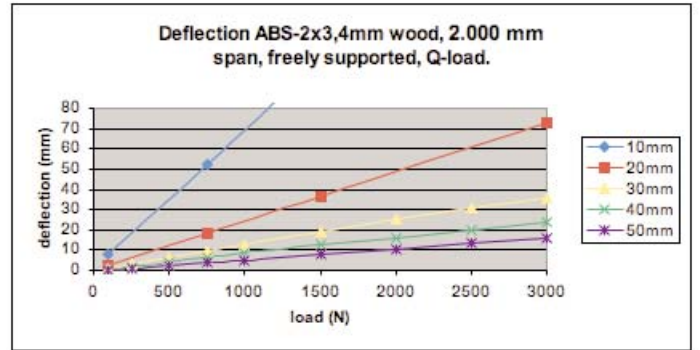

Deflection ABS 2 x 3,4 mm wood

Deflection ABS 2 x 3,4 mm wood