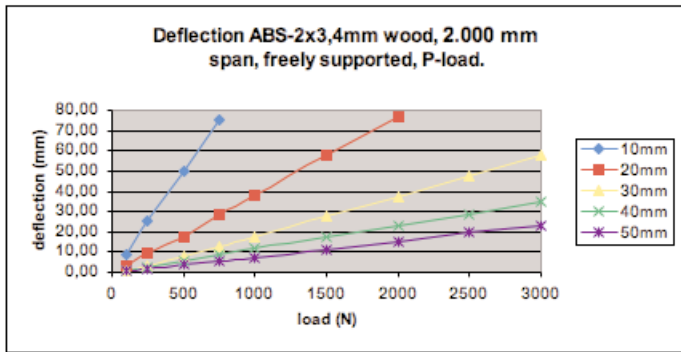

Deflection ABS 2 x 3,4 mm wood

Deflection ABS 2 x 3,4 mm wood