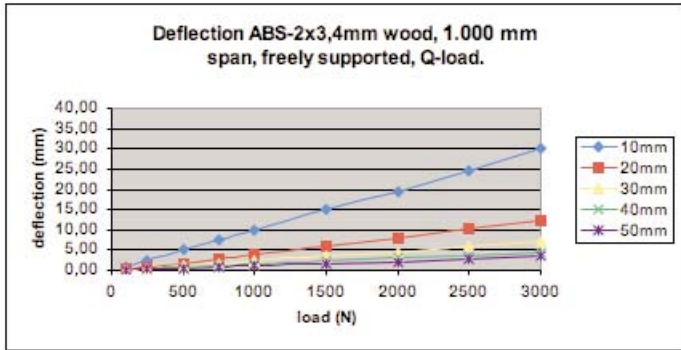

Deflection ABS 2 x 3,4 mm wood

Deflection ABS 2 x 3,4 mm wood